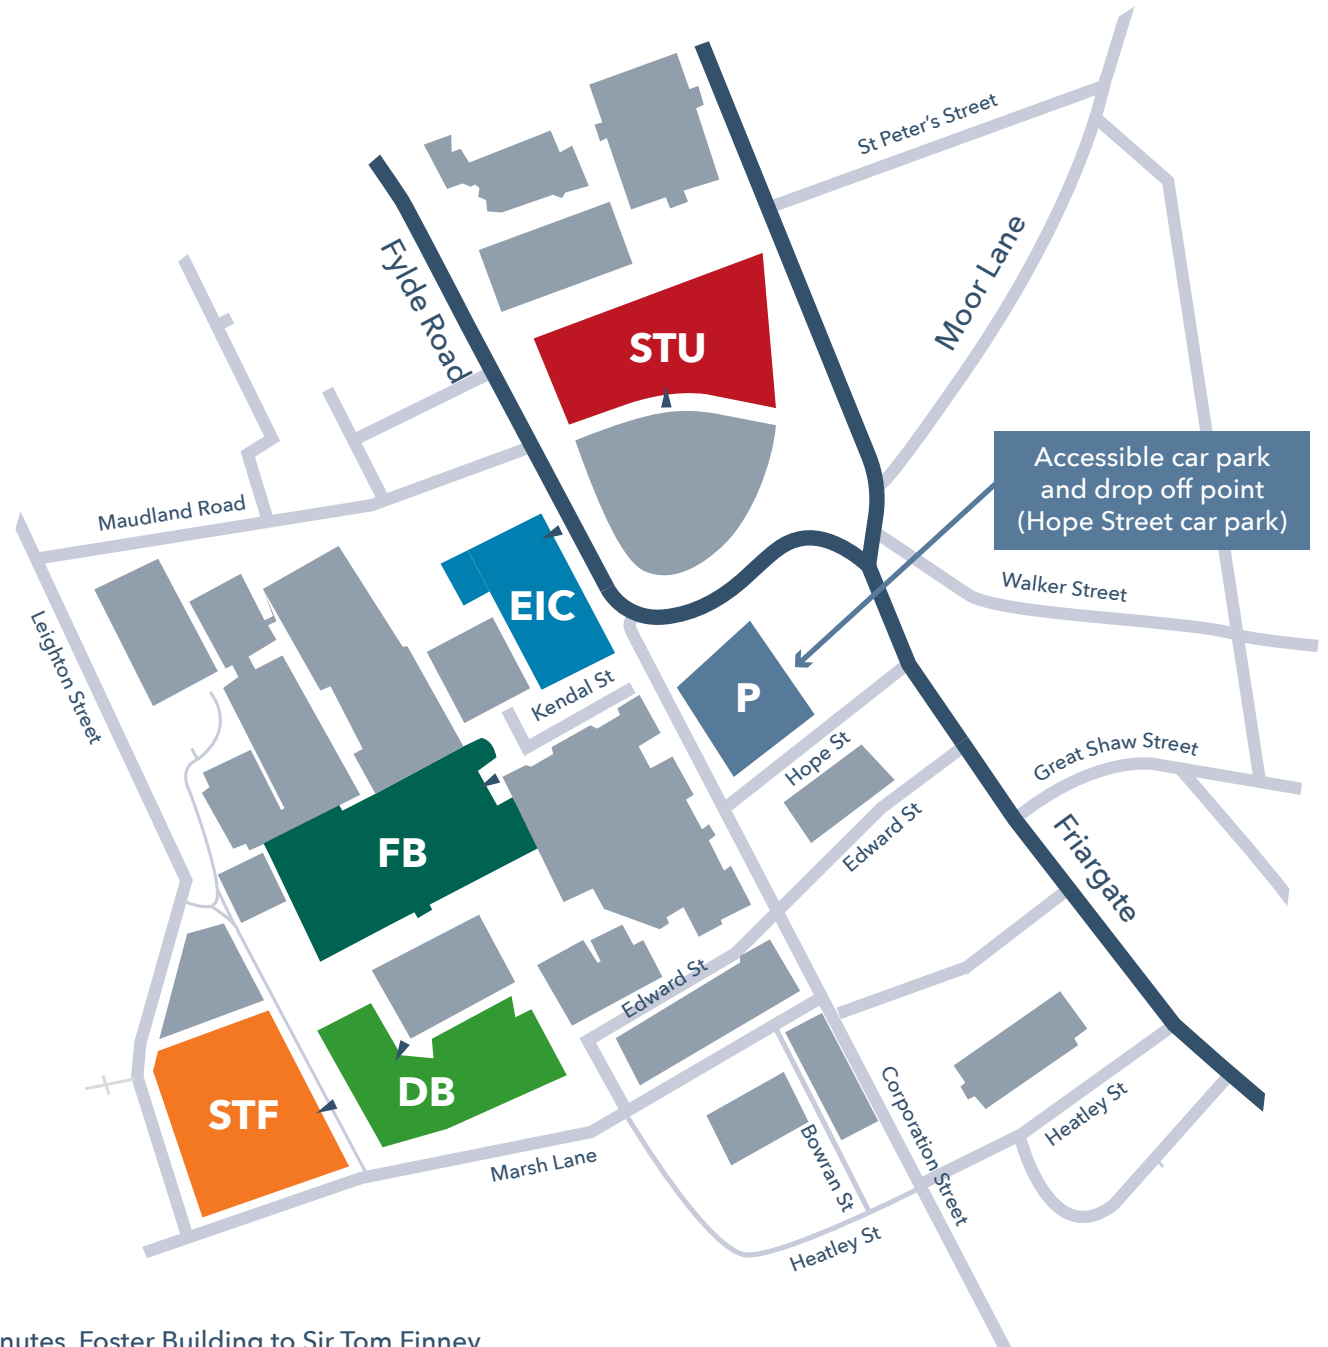

Finding your way around Graduation

- 
(Engineering Innovation Centre)
Registration and Gowning
- 
(Foster Building)
Photography and pre-ceremony hospitality
- 
(Sir Tom Finney Sports Centre)
Graduation Ceremony
- 
(Student Centre)
Post-ceremony celebration and Gown Return
- 
(Darwin Building)
Live screening of ceremonies
- 
Entrances

Walking times:

Engineering Innovation Centre to Foster Building: 5 to 10 minutes, Foster Building to Sir Tom Finney Sports Centre: 5 to 10 minutes, Sir Tom Finney Sports Centre to Student Centre: 10 to 15 minutes